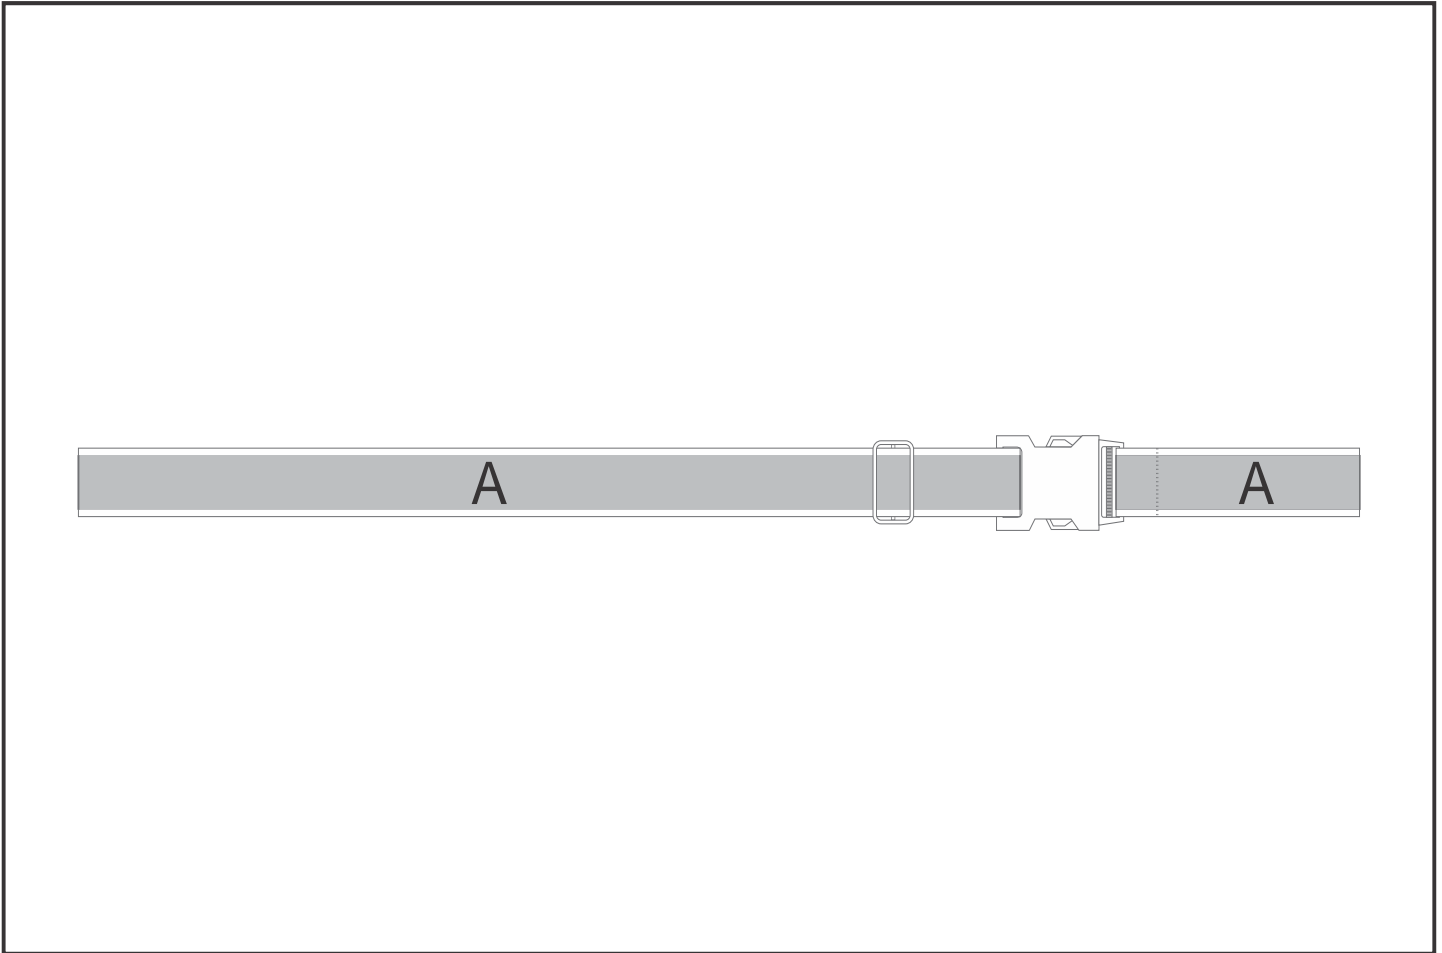

EX-HP-2-G

Hoppla Globetrotter Luggage Strap

Need to know:

- Includes 1-Position Sublimation (setup fees apply)
- Please Note: We cannot guarantee 100% logo Alignment on all Brandable Panels.

Branding Options:

Position	Branding Method (Branding Code)	No. of Colours	Dimension
A	Custom Sublimation A (CPSUB-A)	Full Colour	1810mm wide x 112mm high